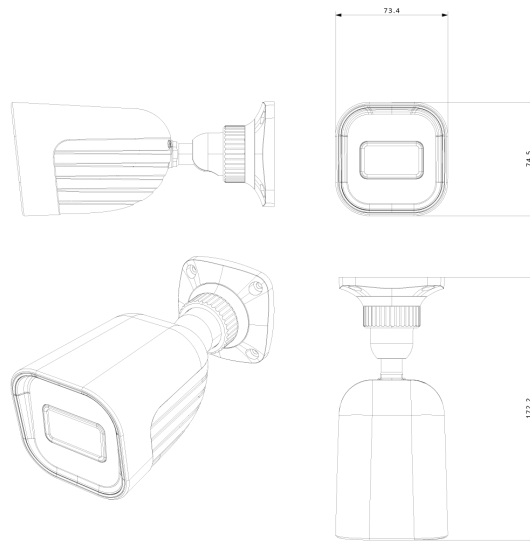

<b>Lens</b>	
<b>Lens (Field of View)</b>	2.8mm (110°)
<b>Iris</b>	Fixed Iris
<b>Lens Mount</b>	M12 Mount
<b>Detect</b>	61.76m(202.62ft)
<b>Recognize</b>	12.35m(40.51ft)
<b>Identify</b>	6.18m(20.27ft)

<b>Network</b>	
<b>User Access</b>	Supports simultaneous monitoring of up to 4 users with multi-stream real-time transmission
<b>Network Protocol</b>	IPv4, IPv6, TCP, UDP, DHCP, NTP, DDNS, 802.1X, RTSP, Multicast, UPnP, Email, FTP, HTTPS, QoS
<b>Remote Monitoring</b>	IE Browsing (Plug-In required), Chrome/Edge/Safari/Firefox plug-in free browsing, Ossia VMS Software, Provision Cam2 Mobile App
<b>Ethernet</b>	100Mbps
<b>ONVIF</b>	Profile T/S/G

<b>Housing</b>	
<b>PoE</b>	Yes
<b>Illumination</b>	20m (1 High-Power IR LED)
<b>Power Supply</b>	DC12V/~420mA / PoE/~5.4W
<b>Protection Rate</b>	Water Proof: IP67
<b>Work Environment</b>	-30°C~60°C, 10%~90% Humidity
<b>Bracket</b>	3-Axis Bracket
<b>Dimensions</b>	172.2x73.4x74.5mm
<b>Weight (gross)</b>	~390g
<b>Hard Reset Button</b>	Yes

## DIMENSIONS