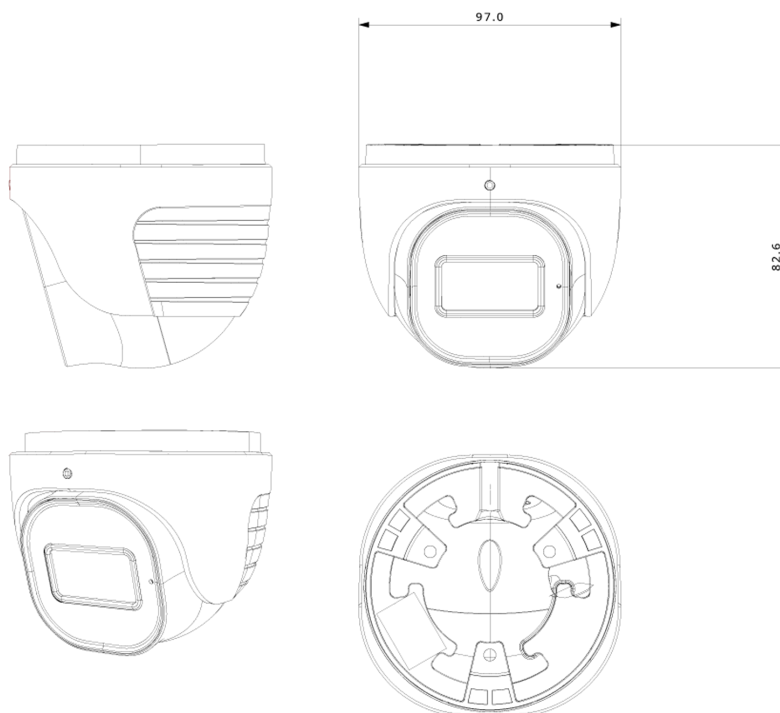

## MAIN FEATURES

- DL-340IPERN-36
- Sensor: 1/2.8" CMOS (16:9)
- Resolution: 2592x1520 25/30FPS (4MP)
- Lens: 3.6mm Fixed Lens (77.9°) 24/7 Full-Color Day Mode
- Illumination: 25m (2 High-Power White LED)
- Compression: H.265+/ H.264+ / H.265 / H.264 / MJPEG
- General Analytics: Camera Tampering
- AI (Object Recognition): Sterile Area, Line Crossing, Object Counting
- AI (Face Detection): 10 Faces per frame
- True WDR (120dB), BLC, HLC, ROI
- SD Card: Event/Schedule Record (Up to 256Gb)
- Built-in Microphone + Audio input
- ONVIF: Profile S/G
- Water Proof: IP67
- Weight: ~450g
- Power: DC12V/~400mA / PoE/~5.2W

<b>Lens</b>	
<b>Lens (Field of View)</b>	3.6mm Fixed Lens (77.9°)
<b>Iris</b>	Fixed Iris
<b>Lens Mount</b>	M12 Mount

<b>Network</b>	
<b>User Access</b>	Supports simultaneous monitoring of up to 3 users with multi-stream real-time transmission
<b>Network Protocol</b>	IPv4, IPv6, TCP, UDP, DHCP, NTP, DDNS, 802.1X, RTSP, Multicast, UPnP, Email, FTP, HTTPS, QoS, P2P
<b>Remote Monitoring</b>	IE Browsing (Plug-In required), Chrome/Edge/Safari/Firefox plug-in free browsing, Ossia VMS Software, Provision Cam2 Mobile App
<b>Ethernet</b>	100Mbps
<b>ONVIF</b>	Profile S/G

## DIMENSIONS