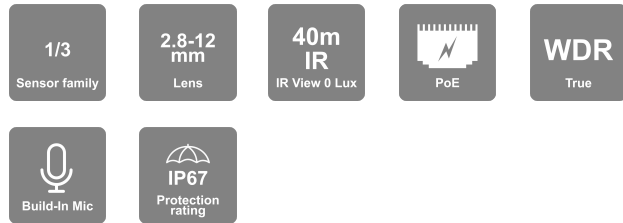

S-Sight

This series simplifies surveillance with high-quality images and enhanced night vision capabilities. Powered by AI (DDA™ Video Analytics and Face Recognition) and equipped with Check Point protection for comprehensive monitoring. Choose from rainbow cameras, Motorized Varifocal options, and Anti-Vandal designs for high-security areas.

DI-340IPSN-MVF-V2

40m IR 4MP Motorized Vari-Focal Lens Large Dome/Turret Camera

Equipped with a 2.8-12mm motorized lens, this 4MP Dome/Turret camera is designed for medium-distance surveillance (up to 40m) in indoor and outdoor scenarios. The camera offers outstanding DDA Analytics (Detect, Distinguish, Alert), which can perform human and vehicle recognition. With its excellent performance, reliability, and affordable price, the DI-340IPSN-MVF-V2 camera is the perfect solution for any basic installation.

MAIN FEATURES

- DI-340IPSN-MVF-V2
- Sensor: 1/3" CMOS (16:9)
- Resolution: 2560×1440 25/30FPS (4MP)
- Lens: 2.8-12mm MVF with Auto Focus (92°-31°)
- True Day&Night – ICR
- Illumination: 40m (3 High-Power IR LED)
- Compression: H.265 / H.264 / MJPEG
- General Analytics: Camera Tampering
- AI (Object Recognition): DDA Sterile Area, DDA Line Crossing
- True WDR (120dB), BLC, HLC, ROI
- SD Card: Event/Schedule Record (Up to 256Gb)
- Built-in Microphone
- ONVIF: Profile T/S/G
- Water Proof: IP67
- Weight: ~640g
- Power: DC12V/~900mA / PoE/~10W