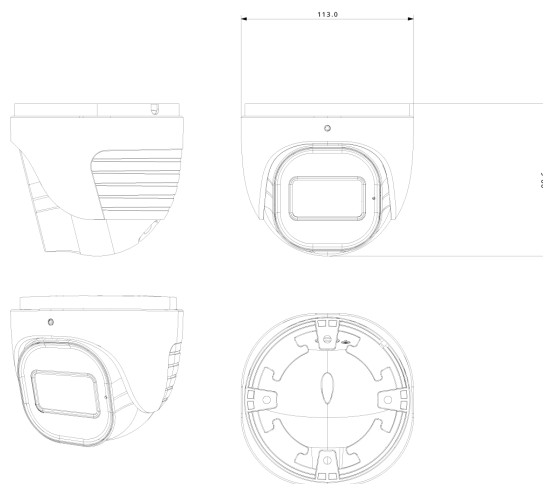

| Lens | |
|-----------------------------|--|
| Lens (Field of View) | 2.8-12mm MVF with Auto Focus (92°-31°) |
| Iris | DC Iris |
| Lens Mount | Ø14 Mount |
| Detect | 2.8~12mm(W): 63.99m(209.94ft) - 2.8~12mm(T): 188.65m(618.93ft) |
| Recognize | 2.8~12mm(W): 12.80m(41.99ft) - 2.8~12mm(T): 37.73m(123.78ft) |
| Identify | 2.8~12mm(W): 6.40m(20.99ft) - 2.8~12mm(T): 18.86m(61.87ft) |

DIMENSIONS

ACCESSORIES