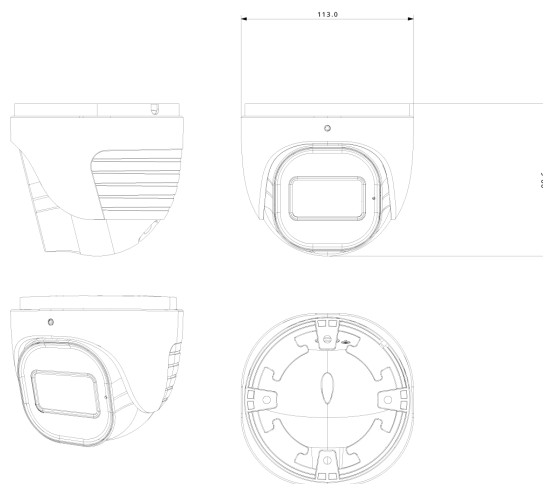

| Lens | |
|-----------------------------|--|
| Lens (Field of View) | 2.8-12mm MVF with Auto Focus (105.4°-34°) |
| Iris | DC Iris |
| Lens Mount | Ø14 Mount |
| Detect | 2.8~12mm(W) 59.05m(ft) 2.8~12mm(T) 181.84m(ft) |
| Recognize | 2.8~12mm(W) 11.81m(38.74ft) 2.8~12mm(T) 36.37m(119.32ft) |
| Identify | 2.8~12mm(W) 5.90m(19.35ft) 2.8~12mm(T) 18.18m(59.64ft) |

DIMENSIONS

ACCESSORIES