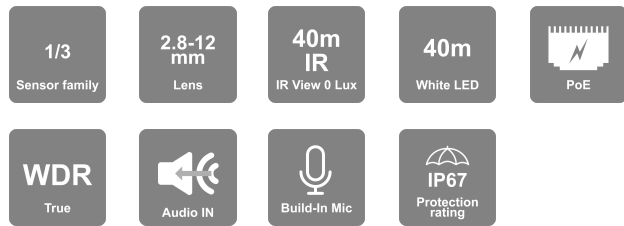

DH-340SRN-MVF

24/7 Full-Color 4MP Motorized Lens Large Dome/Turret Camera With Hybrid 40m IR And White LED

The rainbow camera series is equipped with super light-sensitive sensors that allow the camera to provide a color image throughout the day. When the ambient light is insufficient, the camera will turn on the integral lighting, allowing it to continue providing a full-color image. The Hybrid solution enables you to choose between standard IR that provides a B&W image and white LED that provides a colorful image. The camera offers outstanding DDA Analytics (Detect, Distinguish, Alert), which can perform human and vehicle recognition. With various detection rules and triggers. With its outstanding performance, reliability, and affordable price, the DH-340SRN-MVF camera is the perfect solution for indoor/outdoor installations.

MAIN FEATURES

- DH-340SRN-MVF
- Sensor: 1/3" CMOS (16:9)
- Resolution: 2592×1520 25/30FPS (4MP)
- Lens: 2.8-12mm MVF with Auto Focus (105.4°-34°) ICR + 24/7 Full-Color Day Mode
- Illumination: 40m (1 High-Power IR LED) + 40m (2 High-Power White LED)
- Compression: H.265+/ H.264+ / H.265 / H.264 / MJPEG
- General Analytics: Camera Tampering
- AI (Object Recognition): DDA Sterile Area, DDA Line Crossing
- True WDR (120dB), BLC, HLC, ROI
- SD Card: Event/Schedule Record (Up to 128Gb)
- Built-in Microphone + Audio input
- ONVIF: Profile T/S/G
- Water Proof: IP67
- Weight: ~640g
- Power: DC12V/~780mA / PoE/~7.4W

| Housing | |
|--------------------------|--|
| PoE | Yes |
| Illumination | 40m (1 High-Power IR LED) 40m (2 High-Power White LED) |
| Power Supply | DC12V/~780mA / PoE/~7.4W |
| Protection Rate | Water Proof: IP67 |
| Work Environment | -30°C~60°C, 10%~90% Humidity |
| Bracket | 3-Axis Bracket |
| Dimensions | Ø113mm×99.6mm |
| Weight (gross) | ~640g |
| Hard Reset Button | Yes |